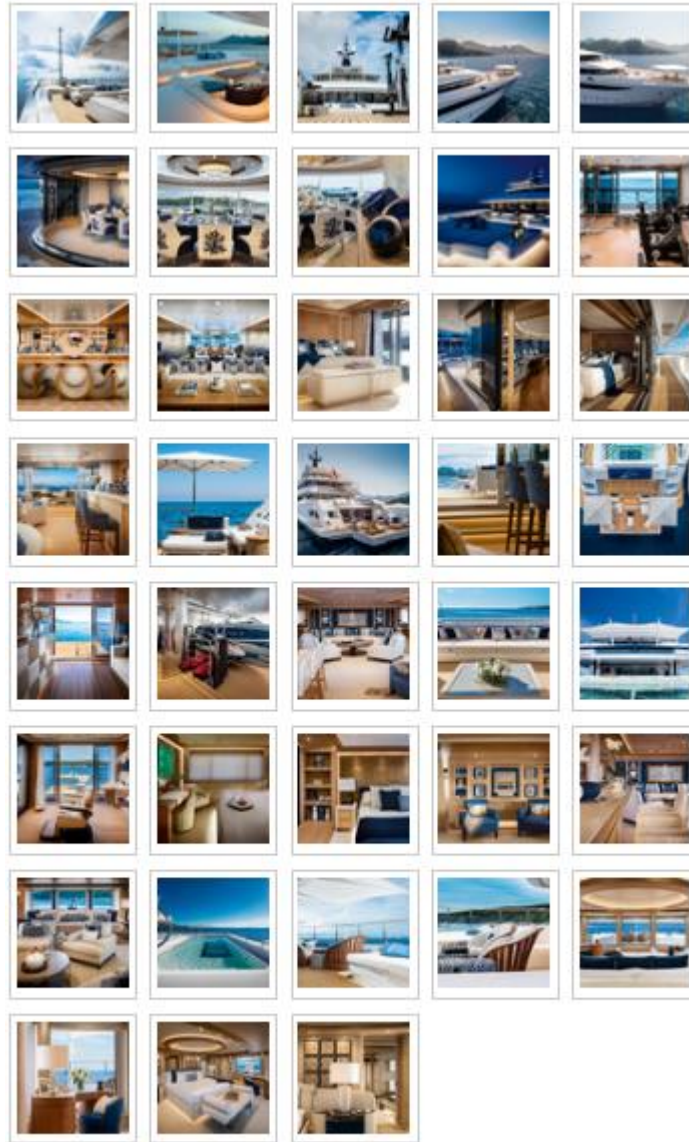

COMPANY PROFILE: [CRN](#), [Winch Design](#)

TAGS: [CRN](#), [Winch Design](#)